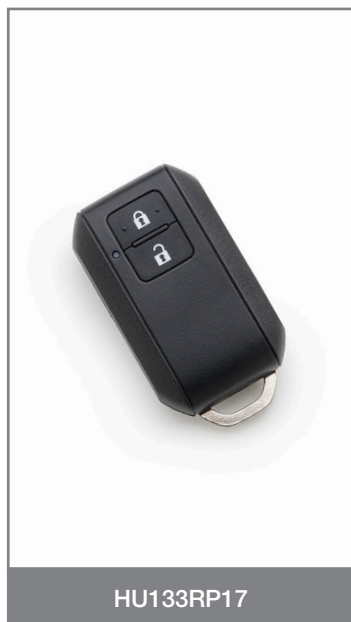

Silca Proximity Car Key HU133RP17 compatible with Suzuki*

Silca is pleased to introduce a new reference for duplicating remote car keys compatible with the Suzuki Swift: the perfect solution for replacing damaged or lost original keys, or to have a duplicate in case of emergency.

Main features

The Silca Proximity Car Key HU133RP17 has a similar design to the original key and is supplied ready-to-programme with the PCB, transponder and HU133R emergency key blade included.

The key features two function buttons (lock, unlock) and can be programmed with Smart Pro.

The key is packed individually in a plastic clamshell for easy identification and hook display.

CE The Silca Proximity Car Key HU133RP17 has been produced in conformity with CE mark European standards.

Application list for HU133RP17

Make*	Model	Chassis	From	To	Buttons	Trp ID	Frequency	Silca profile
Suzuki	Swift	A2L (Z**3S)	2017	2021	2	49-1C	433 FM	HU133R

> More info at mykeyspro.com

* This is a trademark of a third party not affiliated nor linked with Silca S.p.A. or the dormakaba Group. Silca S.p.A. and dormakaba Group do not own any intellectual property right nor have been granted any license with regard to such trademark, which is hereby used only to indicate the intended purpose of Silca's products.