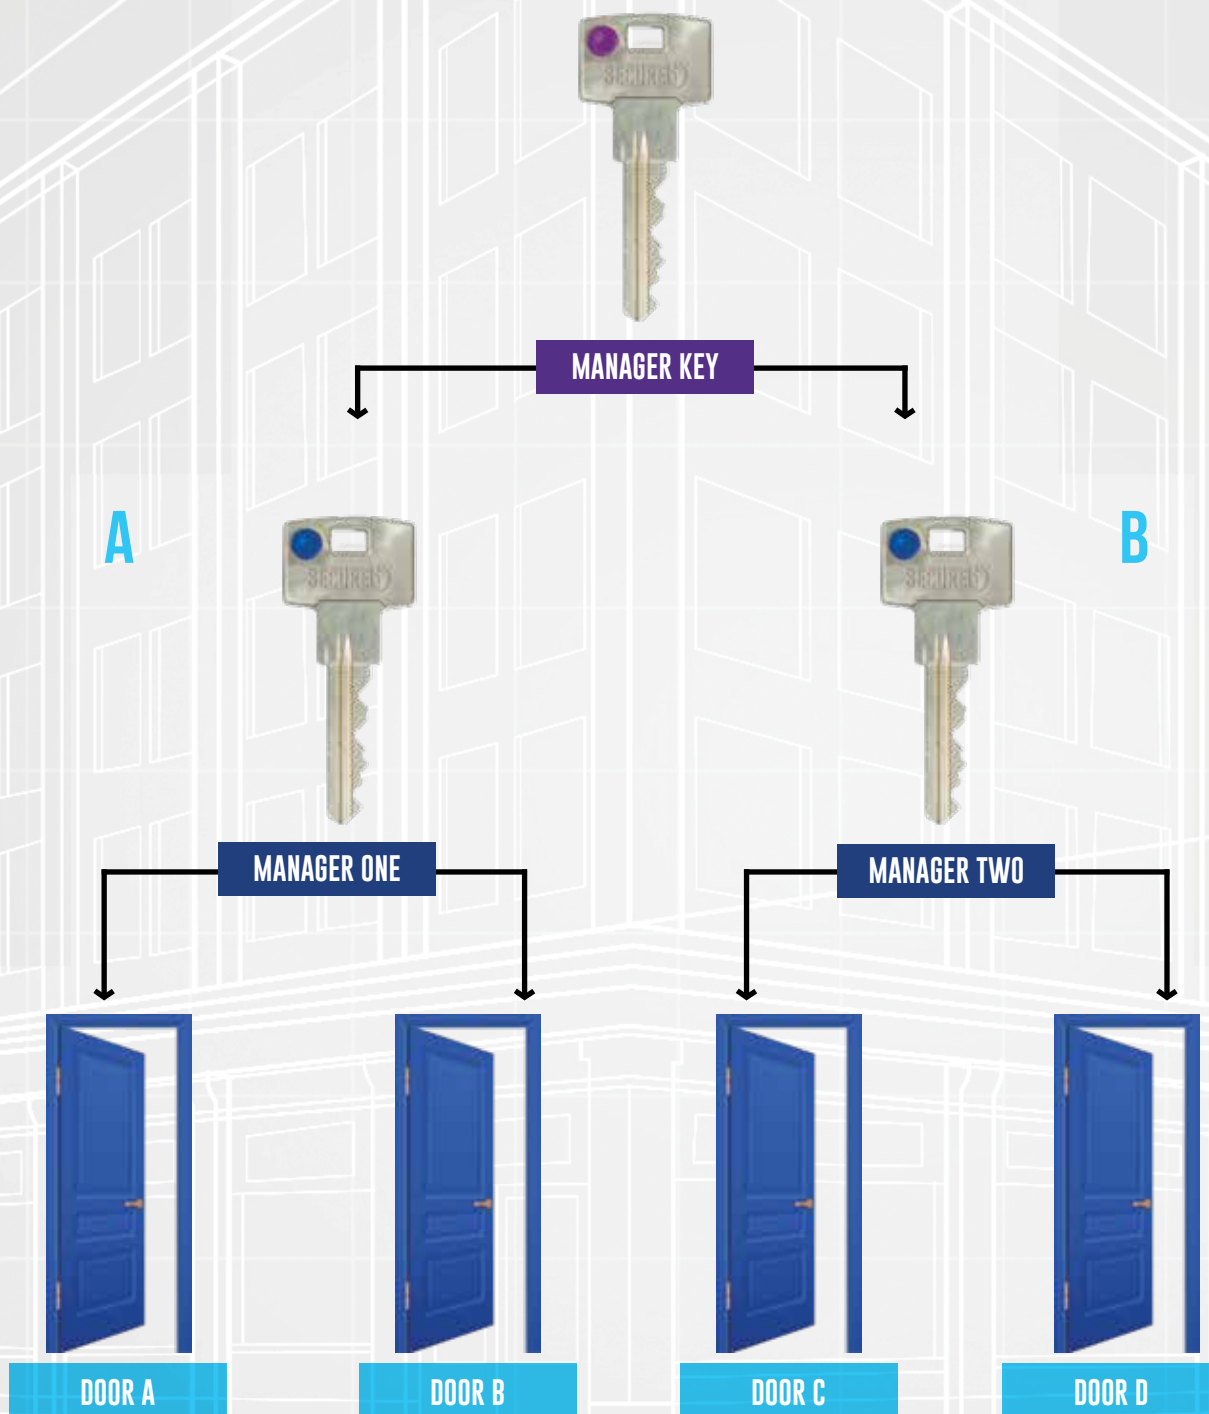

A Profile S6A8412SC

B Profile S6B8412SC

Barrel "B" Profile 7105 Satin Chrome

- Whitco Blaxland sliding door locks
- Whitco Mawson sliding door locks
- Whitco Sturt sliding door locks

A Profile S6A7105SC

B Profile S6B7105SC

Barrel "B" Profile 9552 Chrome Plate

- BRAVA Metro and Lockwood single cylinder and turn fixed cam euro cylinders

A Profile S6A9552CP

B Profile S6B9552CP

Barrel "B" Profile Tri-Lock Chrome Plate

- BRAVA Urban Trilock cylinders only

A Profile S6ATR1CP

B Profile S6BTR1CP

MASTER KEYING HIERARCHY

Our extensive range of barrels and multiple profiles now offers the end user a complete key system with the expansion to tackle some of the most demanding requirements.