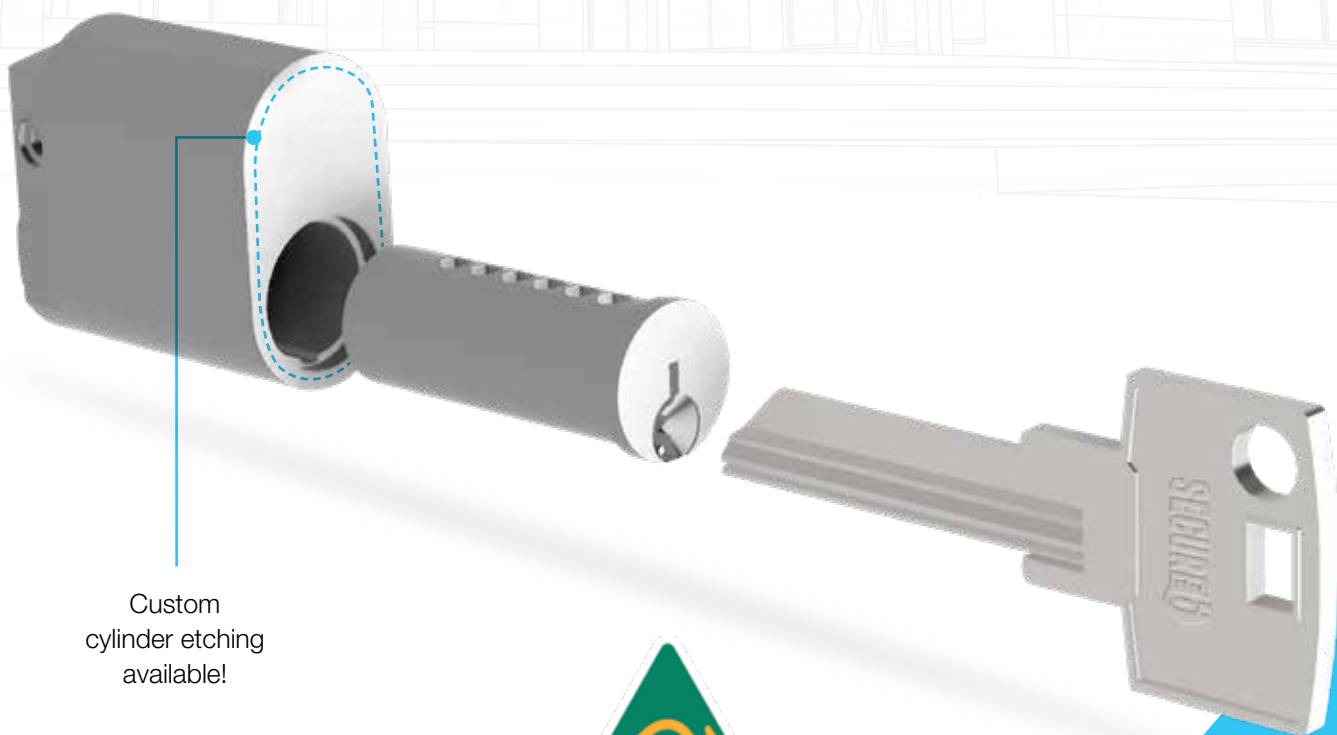

Custom
cylinder etching
available!