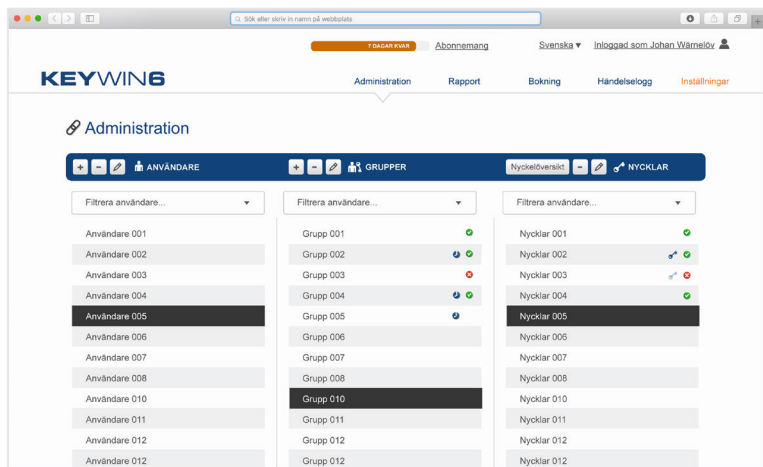

NEW KEYWIN GENERATION

Smart and simple.

Administrative tool for management of valuables and keys

KEYWIN6 – now in the cloud.

Digital systematisation, monitoring and control.

Let us now show you the best possible way to administer your keys. We offer secure control and safe management, whether you handle a few – or a few thousand – keys.

Administration

A smart search function makes it easy to get a complete overview. Find the right user or key easily. Mark a key to see which users and groups are linked to that specific key, or mark the user or group to see which keys have been linked to it.

Event log

View all events in the log or choose the parts you need. The intelligent search function, with select and timeframe options, makes it easy for you to get the information or report you need.

All alarms in the log are clearly indicated in red and give you clear information about what or who triggered the alarm.