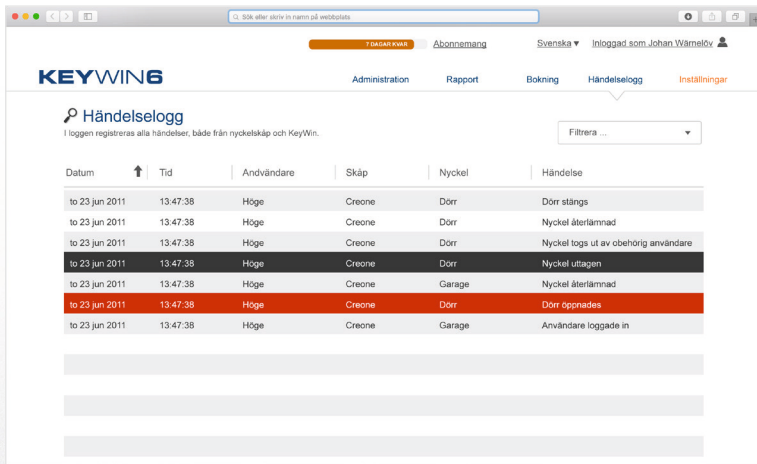

NEW KEYWIN GENERATION

Smart and simple.

Administrative tool for management of valuables and keys

KEYWIN6 – now in the cloud.

Digital systematisation, monitoring and control.

Let us now show you the best possible way to administer your keys. We offer secure control and safe management, whether you handle a few – or a few thousand – keys.

Administration

A smart search function makes it easy to get a complete overview. Find the right user or key easily. Mark a key to see which users and groups are linked to that specific key, or mark the user or group to see which keys have been linked to it.

Event log

View all events in the log or choose the parts you need. The intelligent search function, with select and timeframe options, makes it easy for you to get the information or report you need.

All alarms in the log are clearly indicated in red and give you clear information about what or who triggered the alarm.