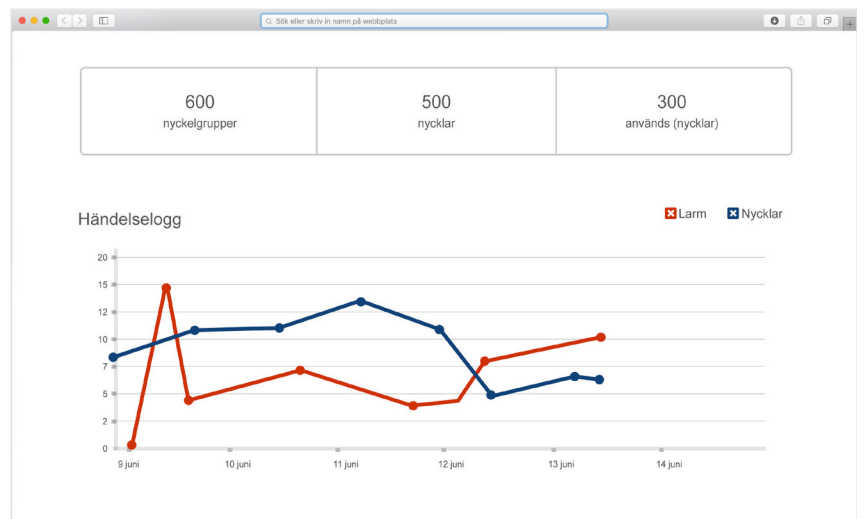

Event log

View all events in the log or choose the parts you need. The intelligent search function, with select and timeframe options, makes it easy for you to get the information or report you need.

All alarms in the log are clearly indicated in red and give you clear information about what or who triggered the alarm.

Connect your value boxes

Connecting our Valuebox systems to KeyWin6 gives you additional control and more secure storage of your valuables. It enables you to check on keys and use as well as handling of valuables and equipment.

VALUEBOX

KeyWin6 is also available for mobile applications.

Reporting NEW

With our KeyWin6 reporting system, you can always keep track of your keys movements. Among other things, you can get a list of the most common alarms for each given period. You can easily view a list of the most frequent system users as well as of the most frequently used keys. The data is displayed in diagrams giving a clear overview of the use of the system.