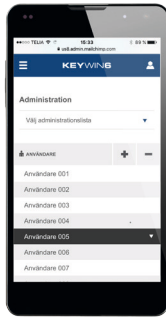

Administration

A smart search function makes it easy to get a complete overview. Find the right user or key easily. Mark a key to see which users and groups are linked to that specific key, or mark the user or group to see which keys have been linked to it.

Event log

View all events in the log or choose the parts you need. The intelligent search function, with select and timeframe options, makes it easy for you to get the information or report you need.

All alarms in the log are clearly indicated in red and give you clear information about what or who triggered the alarm.

Connect your value boxes

Connecting our Valuebox systems to KeyWin6 gives you additional control and more secure storage of your valuables. It enables you to check on keys and use as well as handling of valuables and equipment.

VALUEBOX

KeyWin6 is also available for mobile applications.

Reporting NEW

With our KeyWin6 reporting system, you can always keep track of your keys movements. Among other things, you can get a list of the most common alarms for each given period. You can easily view a list of the most frequent system users as well as of the most frequently used keys. The data is displayed in diagrams giving a clear overview of the use of the system.