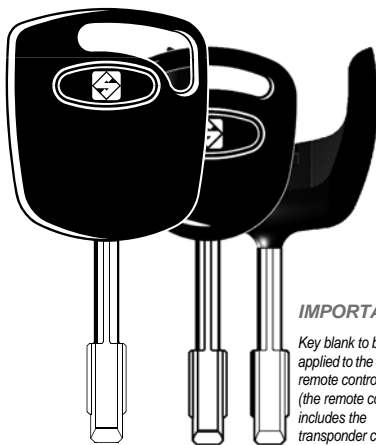

IMPORTANT!

Key blank to be applied to the original remote control (the remote control includes the transponder chip)

FO21T3

FO21P

FO21AP

**TIBBE (D)
VALEO (F)**

OPTIONAL