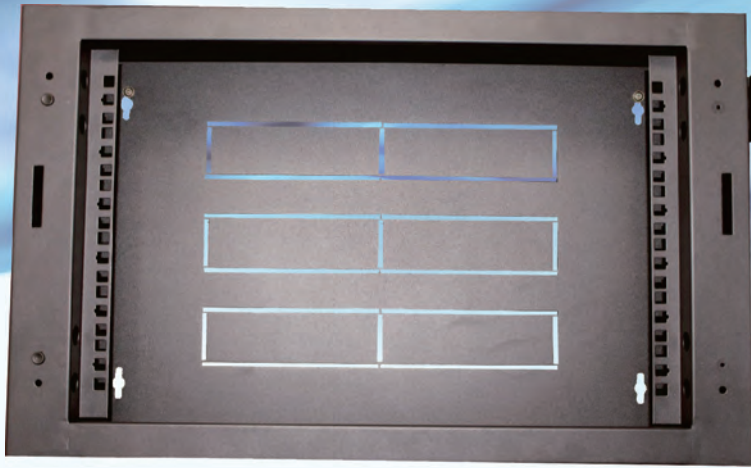

Slim 19" Wall frame

Features

- 150mm deep
- 19" and available in 6RU, 9RU, 12RU and 18RU
- Cable entry from back, top and bottom
- Light weight
- Cost effective

Specifications

| Model | Capacity | Width (mm) | Depth (mm) | Height (mm) | Weight (kg) |
|---------|----------|------------|------------|-------------|-------------|
| SF.6606 | 6RU | 600 | 150 | 370 | 6.1 |
| SF.6609 | 9RU | | | 500 | 7.5 |
| SF.6612 | 12RU | | | 637 | 8.8 |
| SF.6618 | 18RU | | | 903 | 11.3 |

Option - GSF Lockable Slim Cabinet

Specifications

| Model | Capacity | Width (mm) | Depth (mm) | Height (mm) | Weight (kg) |
|----------|----------|------------|------------|-------------|-------------|
| GSF.6106 | 6RU | 600 | 200 | 370 | 8.1 |
| GSF.6112 | 12RU | | | 637 | 10.8 |