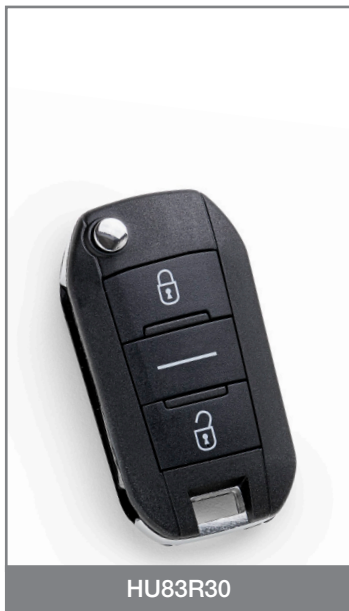

Silca Remote Car Key HU83R30 compatible with Peugeot*, Citroën*, Opel* & Fiat*

HU83R30

Flip blade HU83

Silca is pleased to introduce a new reference for duplicating remote car keys compatible with numerous popular models from Peugeot*, Citroën*, Opel* and Fiat*; the perfect solution for replacing damaged or lost original keys, or to have a duplicate in case of emergency.

Main features

The Silca Remote Car Key HU83R30 has a similar design to the original key and is supplied ready-to-programme with the PCB, transponder and HU83 flip blade included.

The key features three function buttons and can be programmed with Smart Pro.

The key is packed individually in a plastic clamshell for easy identification and hook display.

CE All Silca car keys are made in conformity with CE mark European standards

* This is a trademark of a third party not affiliated nor linked with Silca S.p.A. or the dormakaba Group. Silca S.p.A. and dormakaba Group do not own any intellectual property right nor have been granted any license with regard to such trademark, which is hereby used only to indicate the intended purpose of Silca's products.