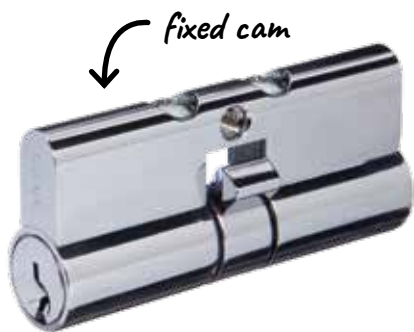

Double Cylinder Urban Deadbolt

D362B

Double Cylinder Metro Deadbolt

BP210LISS

Double Cylinder Mortice Lock

07220350

70mm Entrance Knobset

EA3000SS70

70mm Entrance Leverset

EV6000SC70

70mm Entrance Leverset

EV8000SC70

6 Pin Double Euro Cylinder

BRM905551CP

LW5 Oval Cylinder

5070USCKD