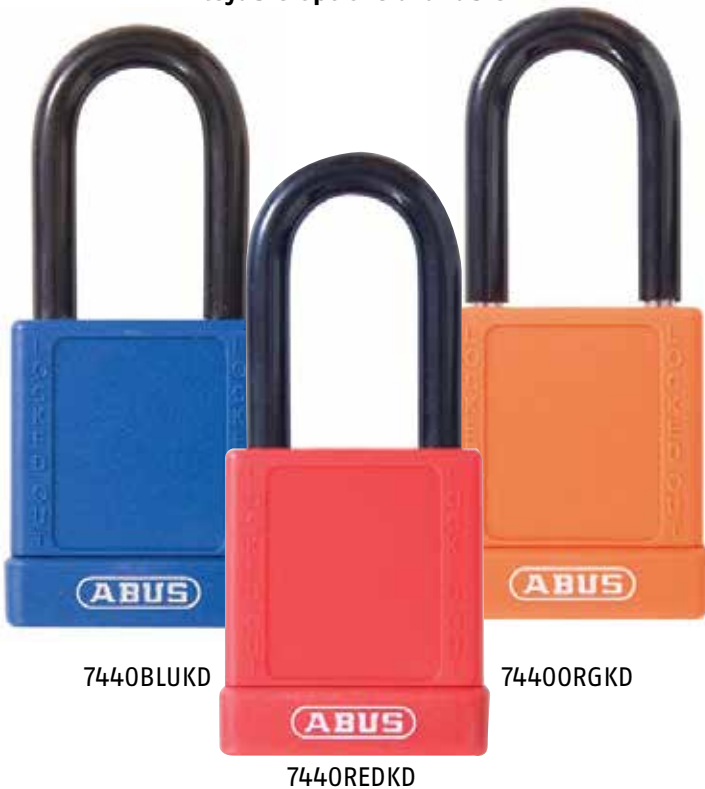

ABUS 74 SERIES SAFETY PADLOCKS

Keyable options available

- Special keyway (WB25L) - 6 pin
- Supplied keyed to differ (KD)
- Key retaining - the key cannot be removed unless the shackle is closed
- Solid aluminium core
- Nano-Protect™ shackle for superior corrosion resistance
- Body and shackle insulated against electric shock
- Automatic locking - shackle can be snap shut
- Supplied with notification stickers
- Available colours: Blue, Red, Orange, Black, Brown, Green, Grey, Purple, White, Yellow.