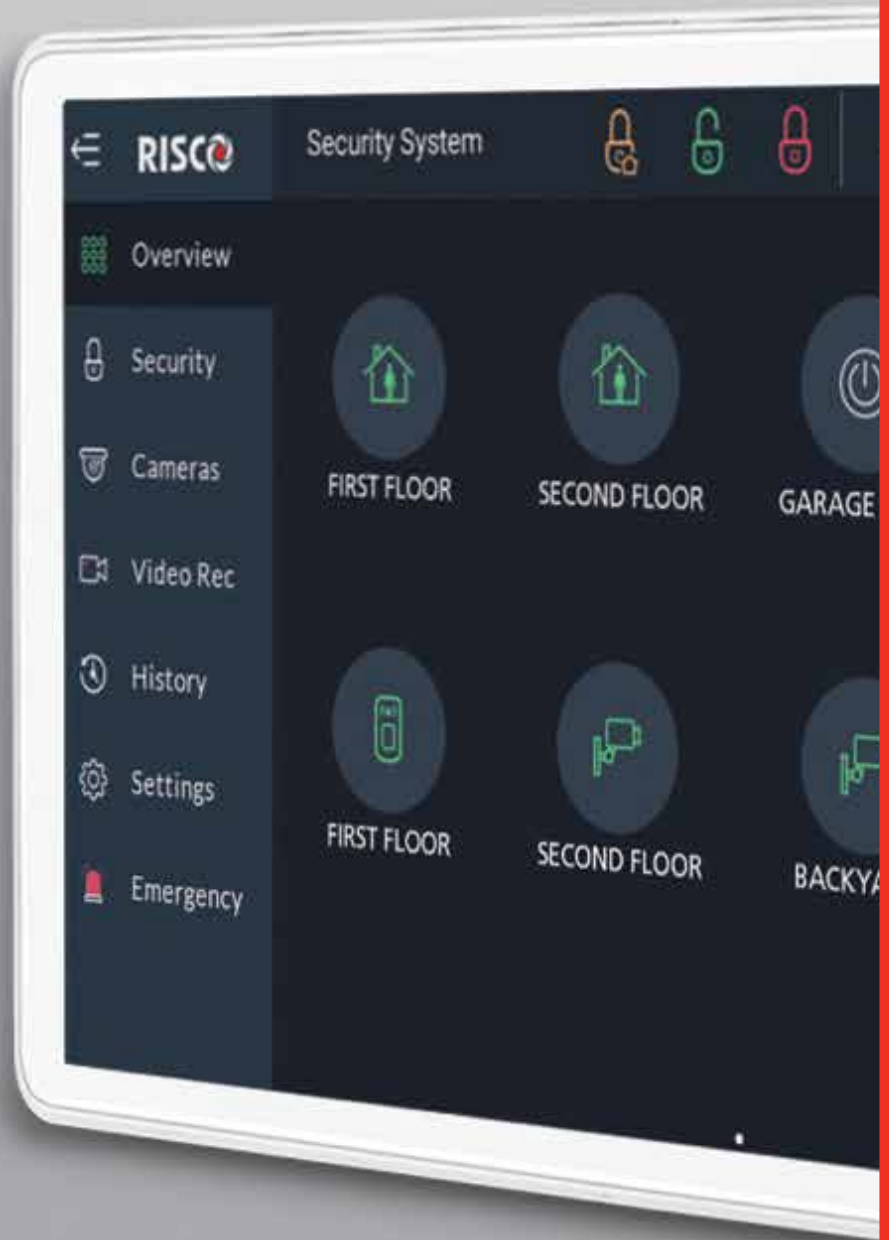

LSC

NEWSLETTER

LSC 

July 2021 | Issue 456

**THIS MONTH:
RISCONTROL SMART TOUCHSCREEN KEYPAD
MATT BLACK LOCKWOOD 001 NOW AVAILABLE
NEW ATLAS READER HAS ARRIVED**

Security Tech Germany

LOVE IT?
LOCK IT

PRECISION
GERMAN
ENGINEERING