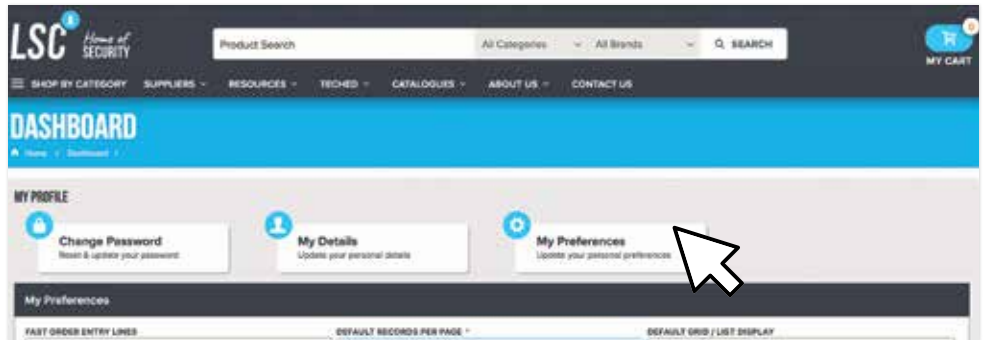

KEY TO RECOVERY

SECURITY IN A POST-CORONA/VIRUS WORLD

UPDATE YOUR PREFERENCES ON THE NEW LSC SITE

To access your dashboard you need to be logged into your account. Click the login button on the top right of the page and sign in. Once logged in, you will see your dashboard in the top right of the page. Click on this and you will be taken to your dashboard and here you can edit your preferences.