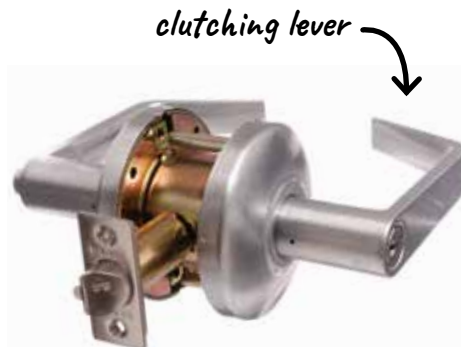

locking for life

BRAVA COMMERCIAL LOCKING

BRAVA has an extensive range of commercial locking products to meet even the most demanding customer requirements. Whether its enhancing or upgrading their security for their commercial premises you can trust BRAVA to have what you need. The range includes heavy duty deadbolts, commercial knobsets and leversets, and high quality commercial cylinders

Double Cylinder Urban Deadbolt

D362B

Double Cylinder Metro Deadbolt

BP210LISS

Double Cylinder Mortice Lock

07220350

70mm Entrance Knobset

EA3000SS70

70mm Entrance Leverset

EV6000SC70

70mm Entrance Leverset

EV8000SC70

6 Pin Double Euro Cylinder

BRM905551CP

LW5 Oval Cylinder

5070USCKD