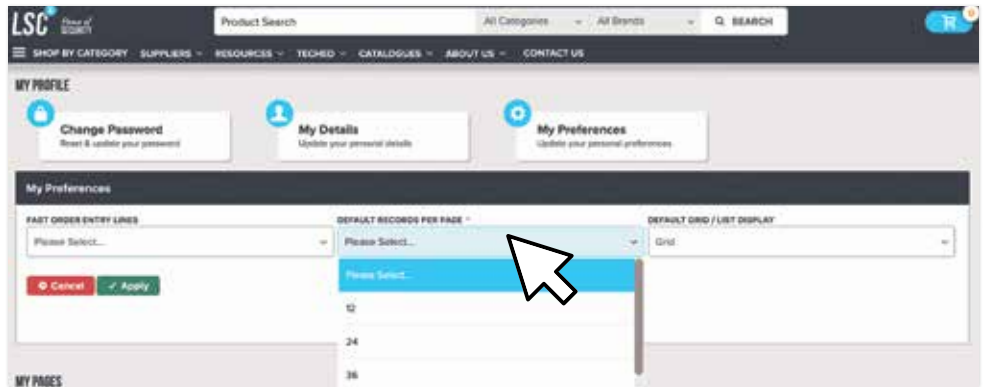

You can customise how many products you view on a page and if you prefer the products to appear in grid or list view.