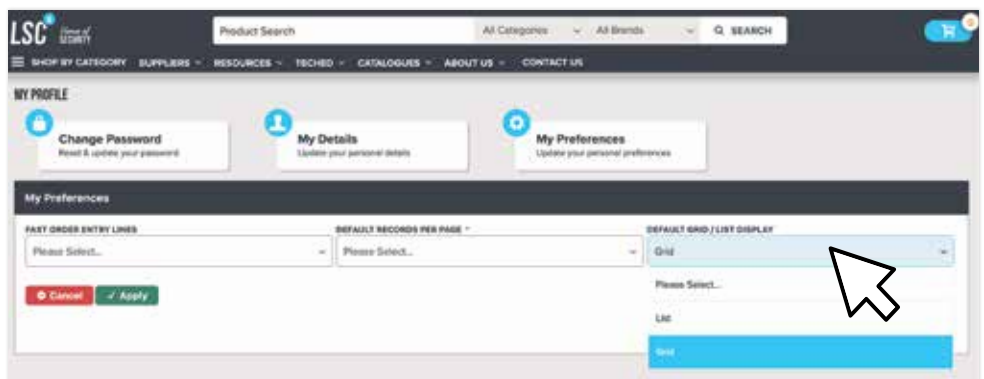

You can customise how many products you view on a page and if you prefer the products to appear in grid or list view.