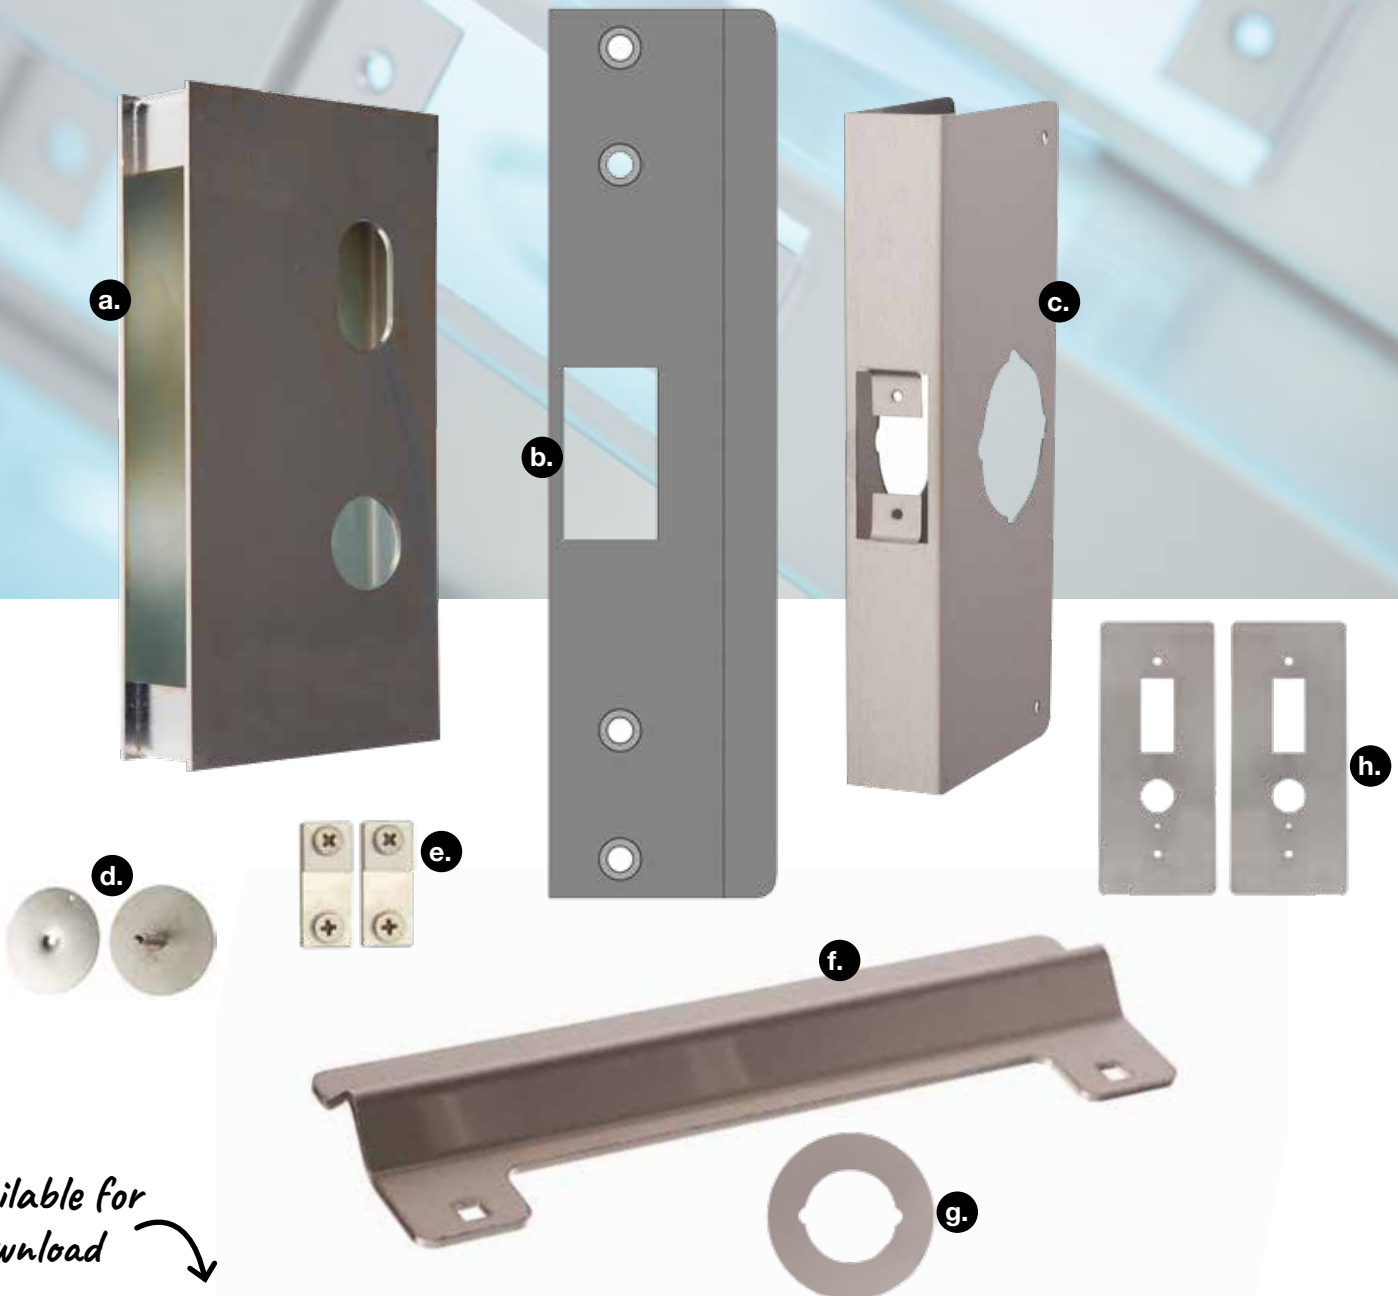

3 x coining options
12 x body colours
6 x paint fill colours
5 x weather caps
2 x key retaining

7 x shackle lengths
4 x shackle materials

8 x body sizes
4 x body materials

6 x keyways

5 x cylinder configurations
4 x cylinder types

If you need a padlock that is tested to Australian Standard AS4145.4.2002 or SCEC approved the ABUS 83 Series has all your options covered.

BDS

FAVOURITES

available for
download

Get the job done professionally, save time & money using BDS products. Scar plates, blocker plates, wrap around plates, lock boxes, filler plates, extended faceplates & more. Australian made BDS plates has what you need!