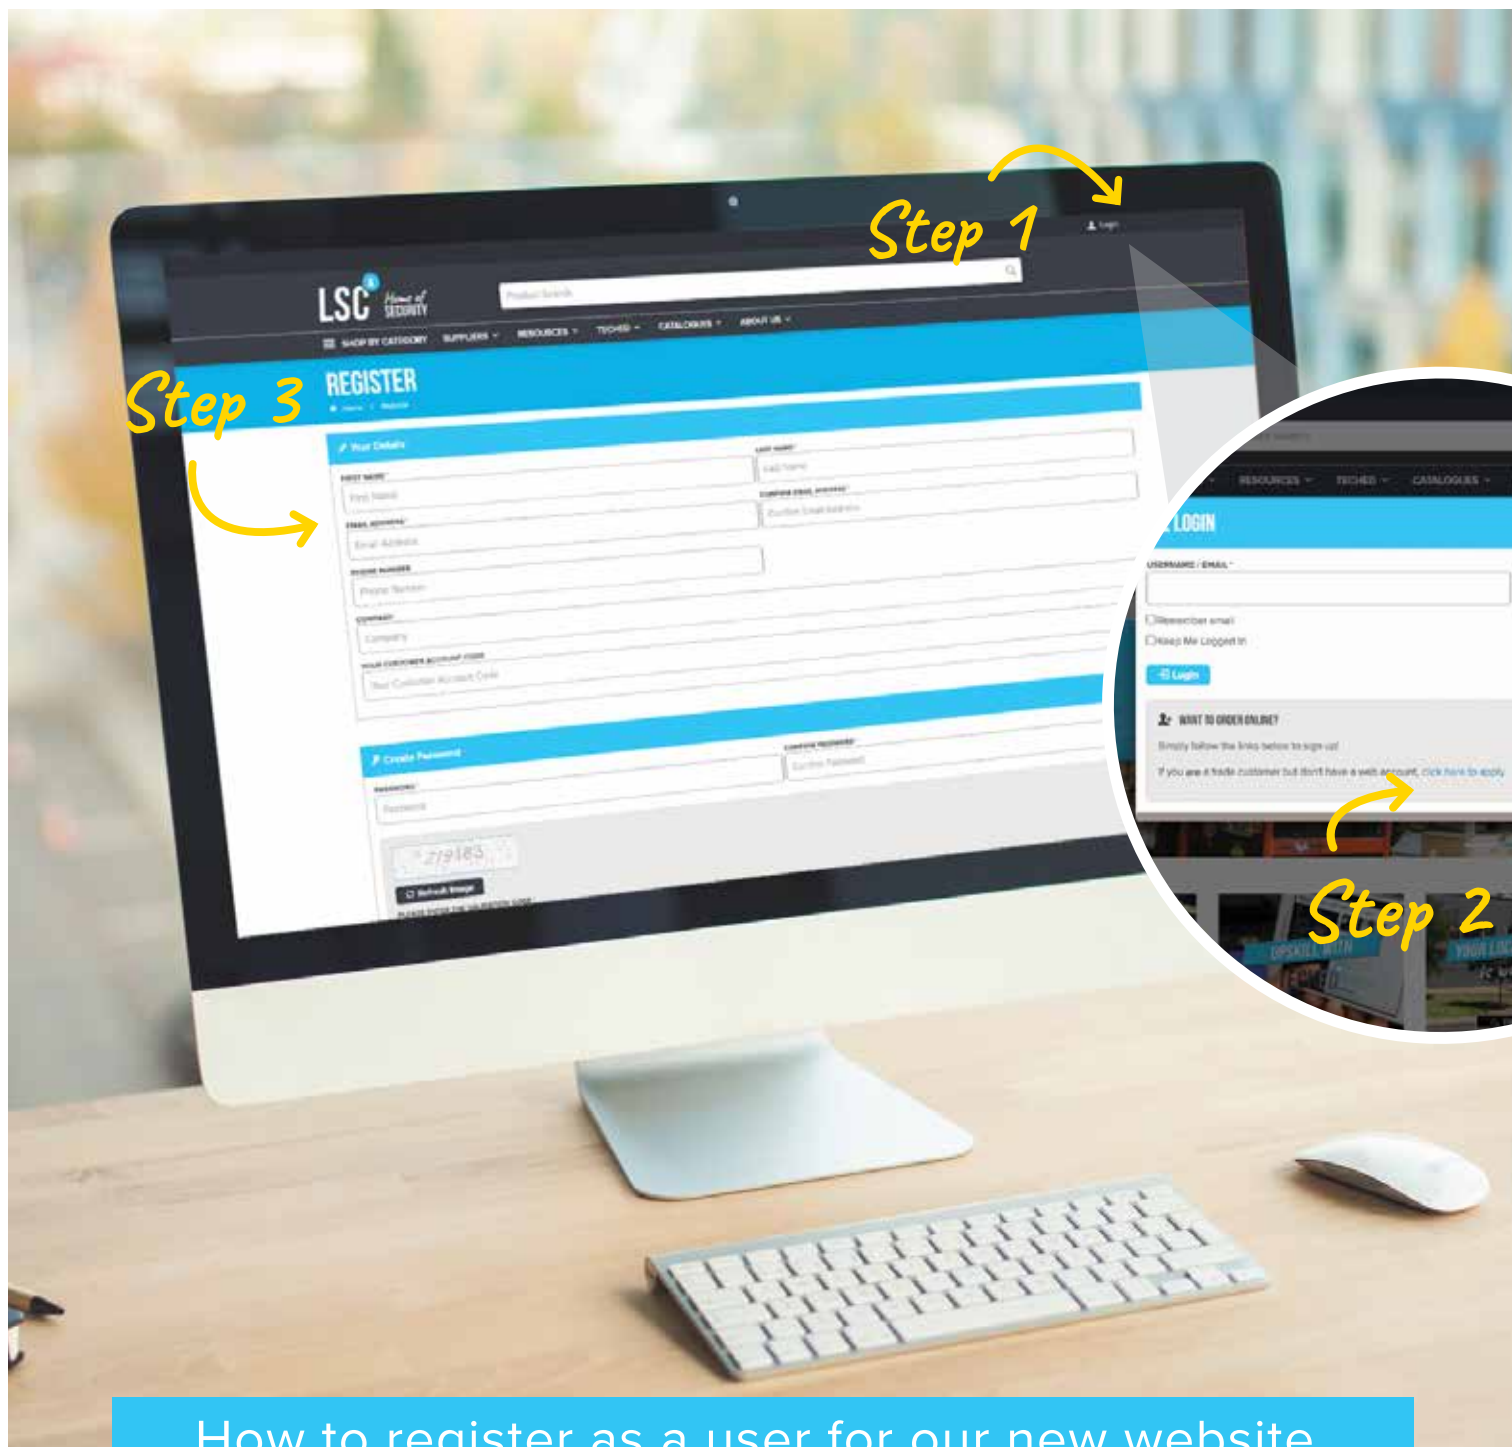

Powerful new search engine

Detailed product specifications, pricing and stock levels all on one page

Product filtering capabilities by a range of specification or attribute

Massive library of catalogues and resources

Robust self-service user maintenance tools

View invoices and order history

CarLab, your ultimate resource for everything auto just got better

Online training designed to boost your knowledge with TechEd

How to register as a user for our new website

Pricing and stock details are only available to registered users.
Follow the steps below to register as a user on our new website:

Step 1

Click “login” in the top right-hand corner of the page.

Step 2

A pop-up will appear. Select “click here to apply”.