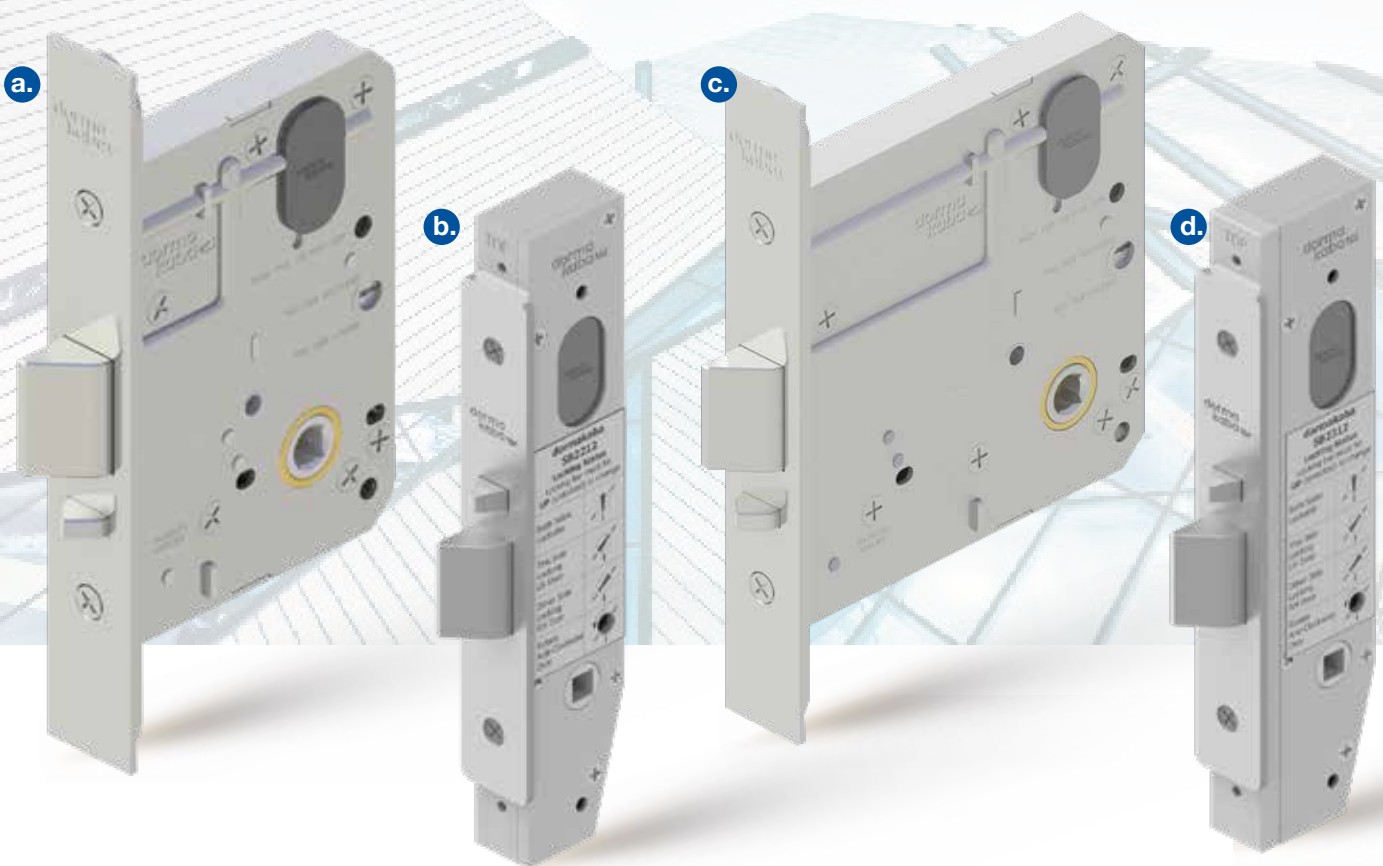

Designed and engineered for optimal performance

a. Primary Mortice Lock (MS2600 Series)
DKMS2602SSS

b. Primary Narrow Stile Lock 23 mm SSS
DKSB2212SSS

c. Primary Mortice Lock (MS2900 Series) 95 mm
DKMS2902SSS

d. Primary Narrow Stile Lock 30 mm SSS
DKSB2312SSS

dormakaba mortice locks

These premium performance locksets and latchsets are built with a zinc die cast chassis and stainless steel face plate. dormakaba mortice locks will have the right function to meet your hardware specification requirements. Recommended applications:

- Retail Complexes
- Residential
- Hospitals
- Shop Front Entrances
- Offices
- School
- Hotels
- Municipal Buildings