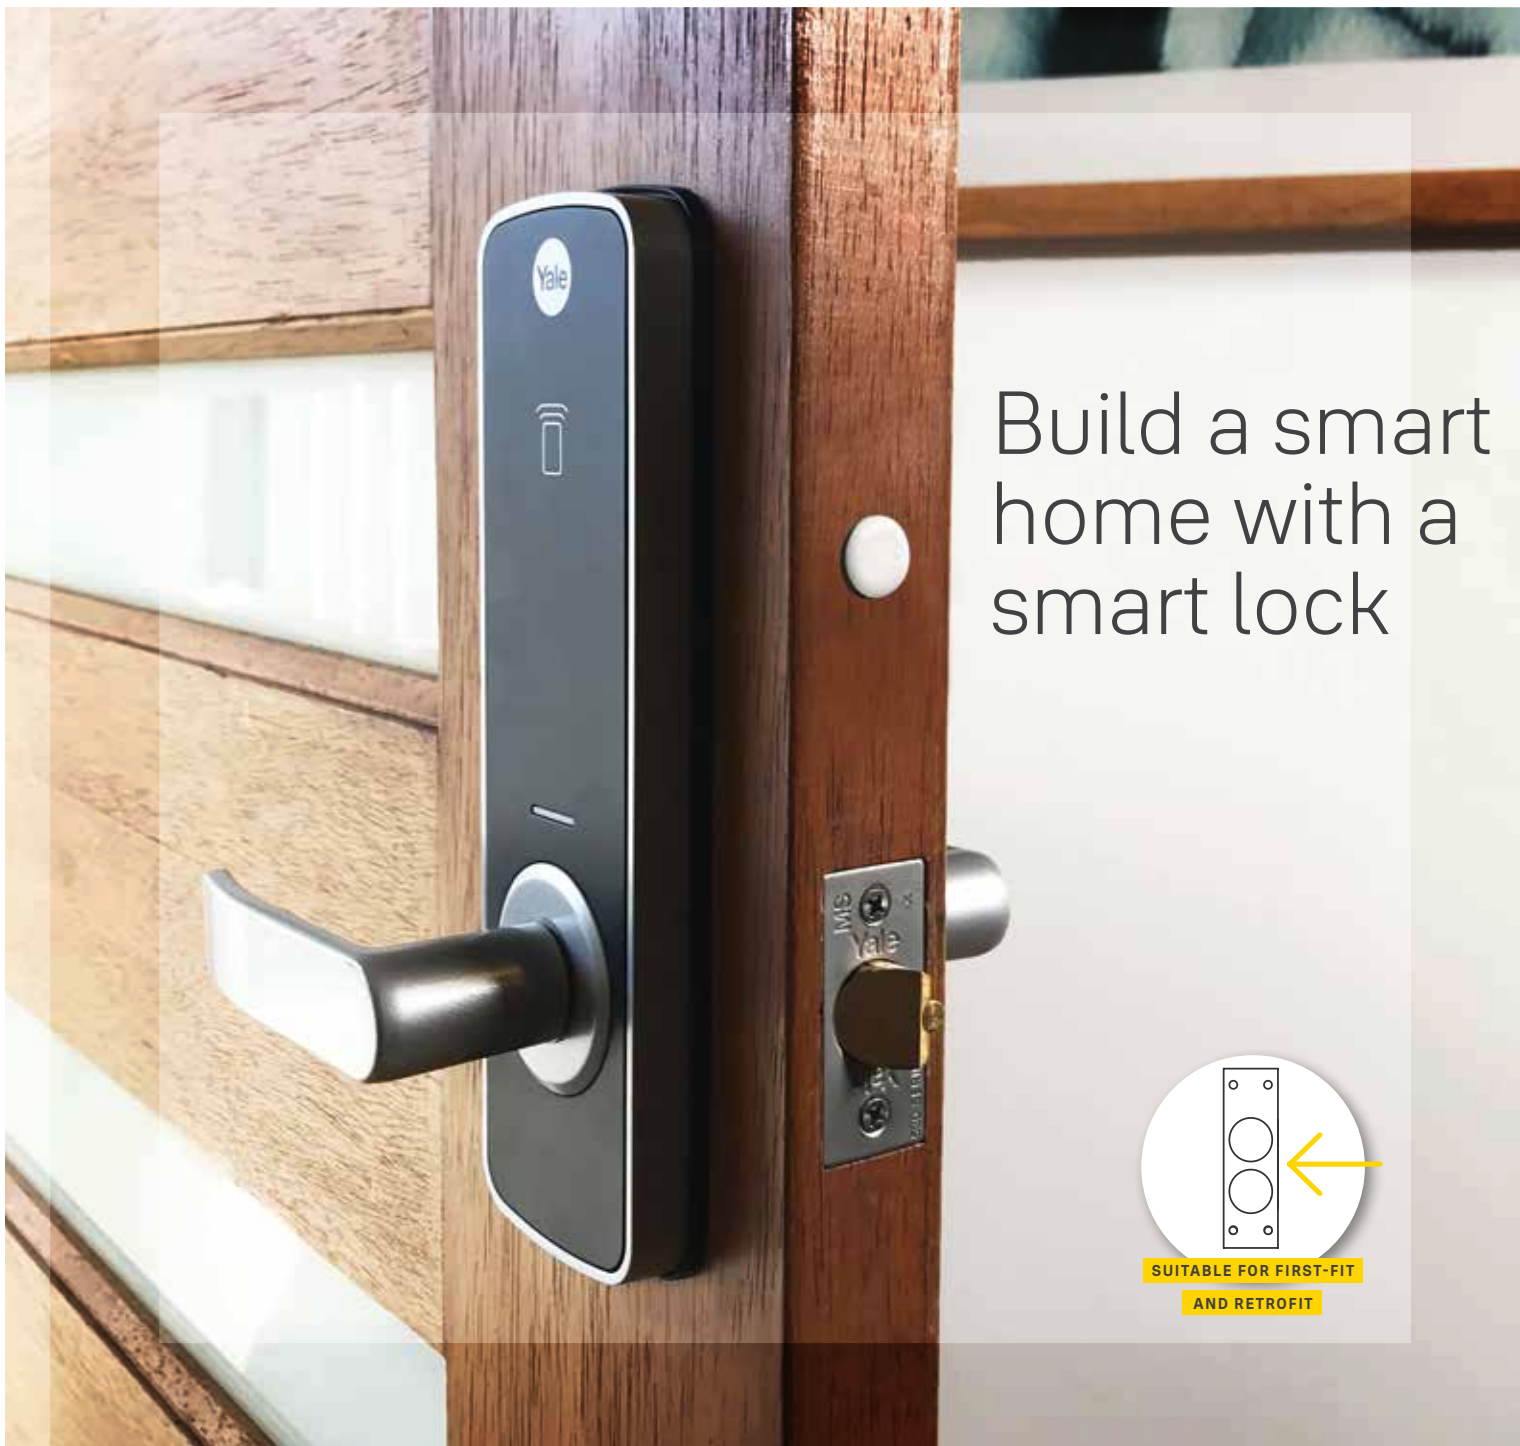

Build a smart home with a smart lock