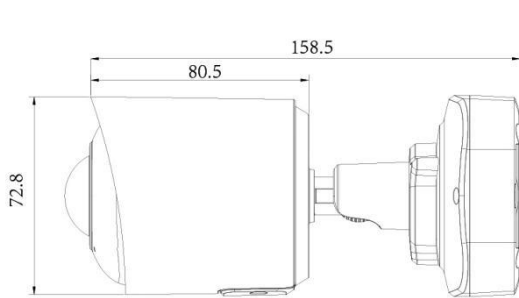

AI 180° Panoramic Mini Bullet Network Camera

Intelligent Analytics	Video Analysis	Region Entrance, Region Exiting, Advanced Motion Detection, Tamper Detection, Line Crossing, Loitering, Object Left, Object Removed
	People Counting& Report	Count the number of people entering or exiting
System	Storage	Support microSD/SDHC/SDXC Card Local Storage, up to 256G
	Advanced Function	Heat Map, BLC, HLC, 2D DNR, 3D DNR, AWB, IP Address Filtering, AGC, Anti-flicker, Corridor Mode, Deblur, Watermark
	SIP/VoIP Support	Yes, Voice & Video-over-IP
	Event Trigger	Motion Detection, Network Disconnection, Audio Alarm, etc.
	Event Action	FTP Upload, SMTP Upload, SD Card Record, SIP Phone, HTTP Notification, etc.
	System Compatibility	ONVIF Profile G & Q & S & T, API
General	Working Temperature	-40°C~60°C
	Working Humidity	0~90%(Non-condensing)
	Power Supply	PoE (802.3af) / DC 12V ± 10%
	Power Consumption	5W MAX 8W MAX (With IR on) 6W MAX 9W MAX (With IR on)
	Weather Proof	Up to IP67-rated for Weather-resistant Performance
	Housing	Vandal-proof IK10-rated Metal Housing
	Weight	630g
	Dimensions	95.8mmX74mmX158.5mm
	Warranty	3/5 Years

AI 180° Panoramic Mini Bullet Network Camera

Structure Diagrams

Units: mm

Accessories Support

A01 Pole Mount

Weight: 720g

Dimensions: 170*51.5*152.6mm

A03 External Corner Bracket

Weight: 900g

Dimensions: 170*152.5*76.3mm

Milesight Technology Co.,Ltd. | www.milesight.com

Contact Us: sales@milesight.com | support@milesight.com

Add: 220 NE 51st Street, Oakland Park, Florida 33334, USA
Tel: +1-800-561-0485