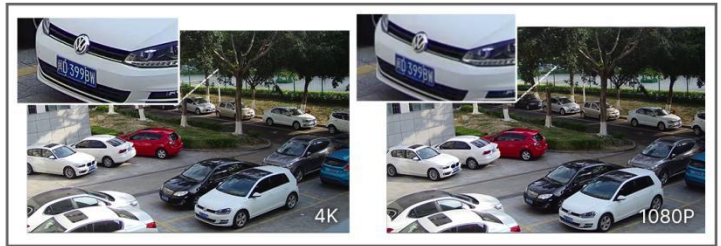

4K Video Viewing Experience

Milesight 4K H.265 Network Camera delivers up to 4K resolution (3840*2160, effectively four times that of Full HD) at 15 frames per second (fps), providing users with ultra-high-definition video viewing experience.