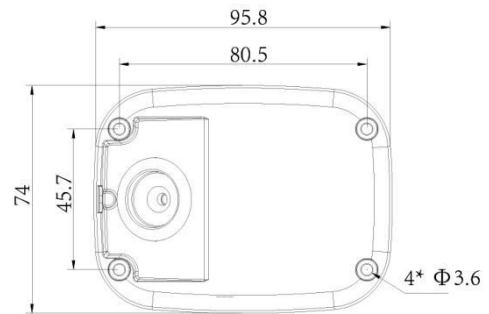

AI 180° Panoramic Mini Bullet Network Camera

Intelligent Analytics	Video Analysis	Region Entrance, Region Exiting, Advanced Motion Detection, Tamper Detection, Line Crossing, Loitering, Object Left, Object Removed
	People Counting& Report	Count the number of people entering or exiting
System	Storage	Support microSD/SDHC/SDXC Card Local Storage, up to 256G
	Advanced Function	Heat Map, BLC, HLC, 2D DNR, 3D DNR, AWB, IP Address Filtering, AGC, Anti-flicker, Corridor Mode, Deblur, Watermark
	SIP/VoIP Support	Yes, Voice & Video-over-IP
	Event Trigger	Motion Detection, Network Disconnection, Audio Alarm, etc.
	Event Action	FTP Upload, SMTP Upload, SD Card Record, SIP Phone, HTTP Notification, etc.
	System Compatibility	ONVIF Profile G & Q & S & T, API
General	Working Temperature	-40°C~60°C
	Working Humidity	0~90%(Non-condensing)
	Power Supply	PoE (802.3af) / DC 12V ± 10%
	Power Consumption	5W MAX 8W MAX (With IR on) 6W MAX 9W MAX (With IR on)
	Weather Proof	Up to IP67-rated for Weather-resistant Performance
	Housing	Vandal-proof IK10-rated Metal Housing
	Weight	630g
	Dimensions	95.8mmX74mmX158.5mm
	Warranty	3/5 Years

AI 180° Panoramic Mini Bullet Network Camera

Structure Diagrams

Units: mm

Accessories Support

A01 Pole Mount

Weight: 720g

Dimensions: 170*51.5*152.6mm

A03 External Corner Bracket

Weight: 900g

Dimensions: 170*152.5*76.3mm

Milesight Technology Co.,Ltd. | www.milesight.com

Contact Us: sales@milesight.com | support@milesight.com

Add: 220 NE 51st Street, Oakland Park, Florida 33334, USA
Tel: +1-800-561-0485