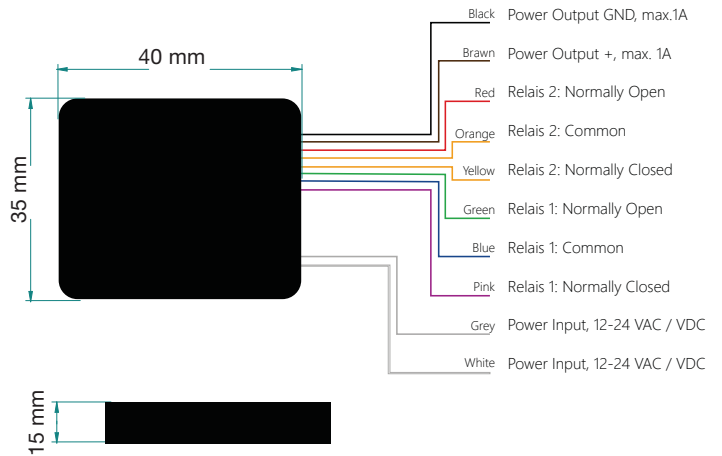

WIRELESS TECHNOLOGIES:

Zigbee:	•
Z-Wave regional compatibility:	EU US AUS-NZ Japan Brazil

TECHNICAL DRAWING:

PLATFORMS:

Host-based access control:

Smile - Selfprogrammable	—
ROM:	—
SVN data-on-card:	—
SALTO BLUEnet:	—
SALLIS:	—