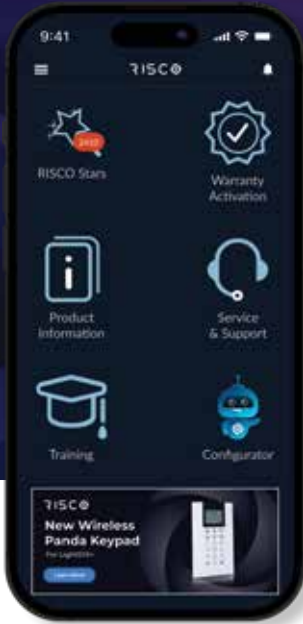

HandyApp Home Screen

RISCO Installer Cloud Login