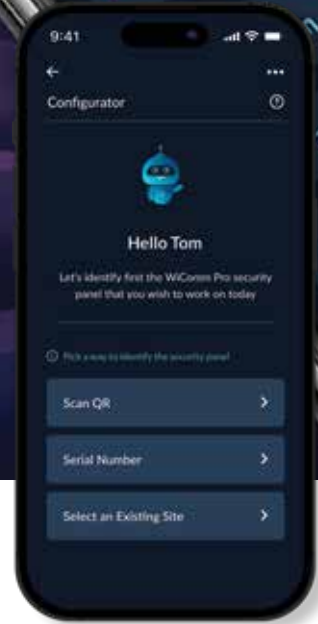

suits MT5 201 cylinder
ADI Security Key Box Hinge, Less Cylinder with Cam
NMB1112MT5LC

suits Abloy® Protec 201 cylinder
ADI Security Key Box Hinge, Less Cylinder with Cam
NMB1112EMLC

HandyApp Home Screen

RISCO Installer Cloud Login

Configurator Home Screen

Simplify Installations with HandyApp Configurator.

The HandyApp Configurator app from RISCO not only enhances installation efficiency, but also reduces the need for on-site visits, saving time and money.

HandyApp Configurator:

- **Supports WiComm Pro and Agility4:** This application supports both WiComm Pro and Agility4 systems, providing versatility for various installations.
- **QR Code Scanning:** Easily identify the panel and add zones or devices by scanning product QR codes, or input the serial number for quick setup.
- **User-Friendly Menus:** The app's clear and intuitive menus provide seamless guidance through the installation process.
- **Remote Site Updates:** The HandyApp Configurator enables remote updates for existing sites, including servicing, maintenance, and system adjustments.
- **Intuitive Wizard:** An intuitive wizard guides installers through the configuration process, making setting up the WiComm Pro wireless alarm system a breeze.
- **Supports Almost All CS Features:** For advanced professional installation, this app supports almost all CS features, ensuring comprehensive security system setup.
- **Fully Integrated with the RISCO Installer Cloud:** The HandyApp Configurator is fully integrated with the RISCO Installer Cloud, offering seamless cloud-based management for added convenience.