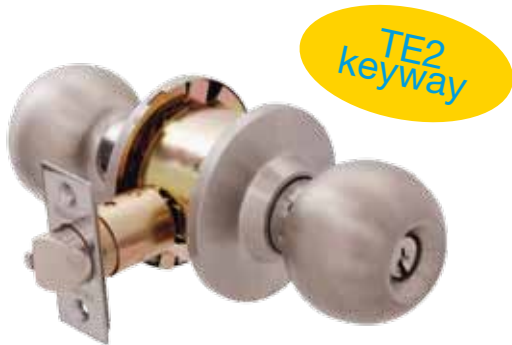

Functions available:

Entrance
 Passage
 Privacy

Finishes available:

-  Satin stainless
-  Polished brass
-  Polished stainless

LYR Series Lever

LYR200

- Tiebolt fixing
- Residential grade
- Adjustable 60mm - 70 mm latch
- LW4/C4 keyway
- 5 pin cylinder assembly
- Rekeyable to 6 pin

Functions available:

Entrance
Passage
Privacy

Finishes available:

-  Satin stainless
-  Polished brass
-  Polished stainless

Urban LYR lever

The stylish Urban LYR lever set combines the aesthetics of concealed fixing with the easy to install aspects of tiebolt fixing.

Entrance

100CBASSS

Spherical knob

- Cylindrical fixing
- Residential grade
- Adjustable 60mm - 70 mm latch
- TE2 keyway
- 5 pin cylinder assembly

Function available:

Entrance

Finishes available:

-  Satin stainless
-  Polished brass
-  Polished stainless

TE2 Keyway Deadbolts

Double Cylinder

TE2
keyway

210BPB

- Residential/light commercial grade
- Adjustable 60mm - 70 mm bolt
- TE2 keyway
- 5 pin cylinder assembly
- Saw resistant bolt

Function available:

Double cylinder