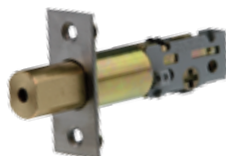

Function available:

Cylinder & turn

Finishes available:

-  Satin stainless
-  Polished brass
-  Polished stainless

TQ Series Lever

BP500TQPSSS

- Tiebolt fixing
- Residential grade
- Adjustable 60mm - 70 mm latch
- TE2 keyway
- 5 pin cylinder assembly

Function available:

Entrance

Finishes available:

Satin stainless

Polished brass

Polished stainless

Replacement Latches

Tiebolt latch to suit
Brava Knobset 60mm - 70mm
backset, deadlatching,
satin stainless
or polished brass

BRULATCHSS
BRULATCHPB

Drive in latch
to suit
Brava Knobset
60mm - 70mm
backset,
deadlatching,
satin stainless

BRKT600DASC

Tiebolt latch to suit
Brava Knobset 127mm
backset, deadlatching,
satin stainless or
polished brass

BRUEXLATCHSS
BRUEXLATCHPB

Replacement Bolts

Bolt only to suit
Brava Deadbolt
60mm - 70mm backset,
satin stainless or
polished brass

BRUBOLTSS
BRUBOLTPB

Trim Plates

BRUTRIMPLATEAC

BRUTRIMPLATESSS

BRUTRIMPLATEPB