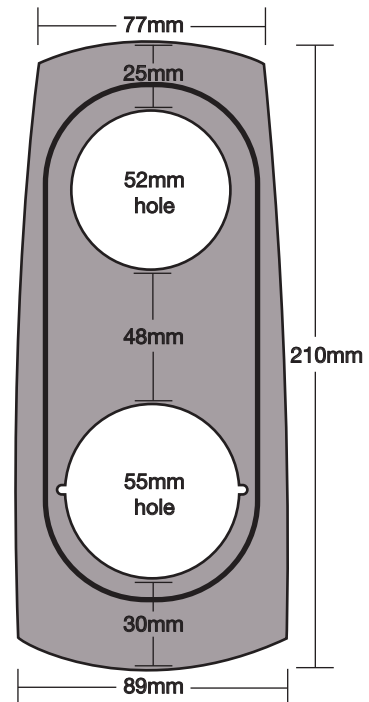

Trim Plates

Trim plates to suit Urban entrance sets
and deadbolts. Available in satin
stainless, polished stainless, polished
brass & antique copper.