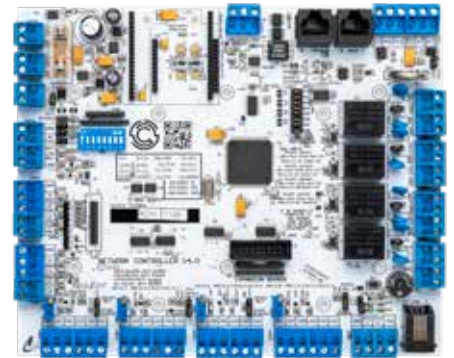

Network 4 Door Controller

CSEVO4

SIGNATURE LINE OF READERS

Signo combines versatility, performance and connected capabilities, setting a new industry benchmark. The range provides a simple and effective approach to secure access control for almost any scenario. Signo readers support past, present and future technologies, making this the perfect reader to transition to a secure authentication technology. The readers can be remotely managed via the reader manager app which empowers the installer to make necessary changes anytime, anywhere.

20KNKS020002BL
20KNKS0100001H
20KNKS00000000

40KNKS020002BL
40KNKS0100001H
40KNKS00000000

40NKS020002BL
40NKS0100001H
40NKS00000000

20NKS020002BL
20NKS0100001H
20NKS00000000